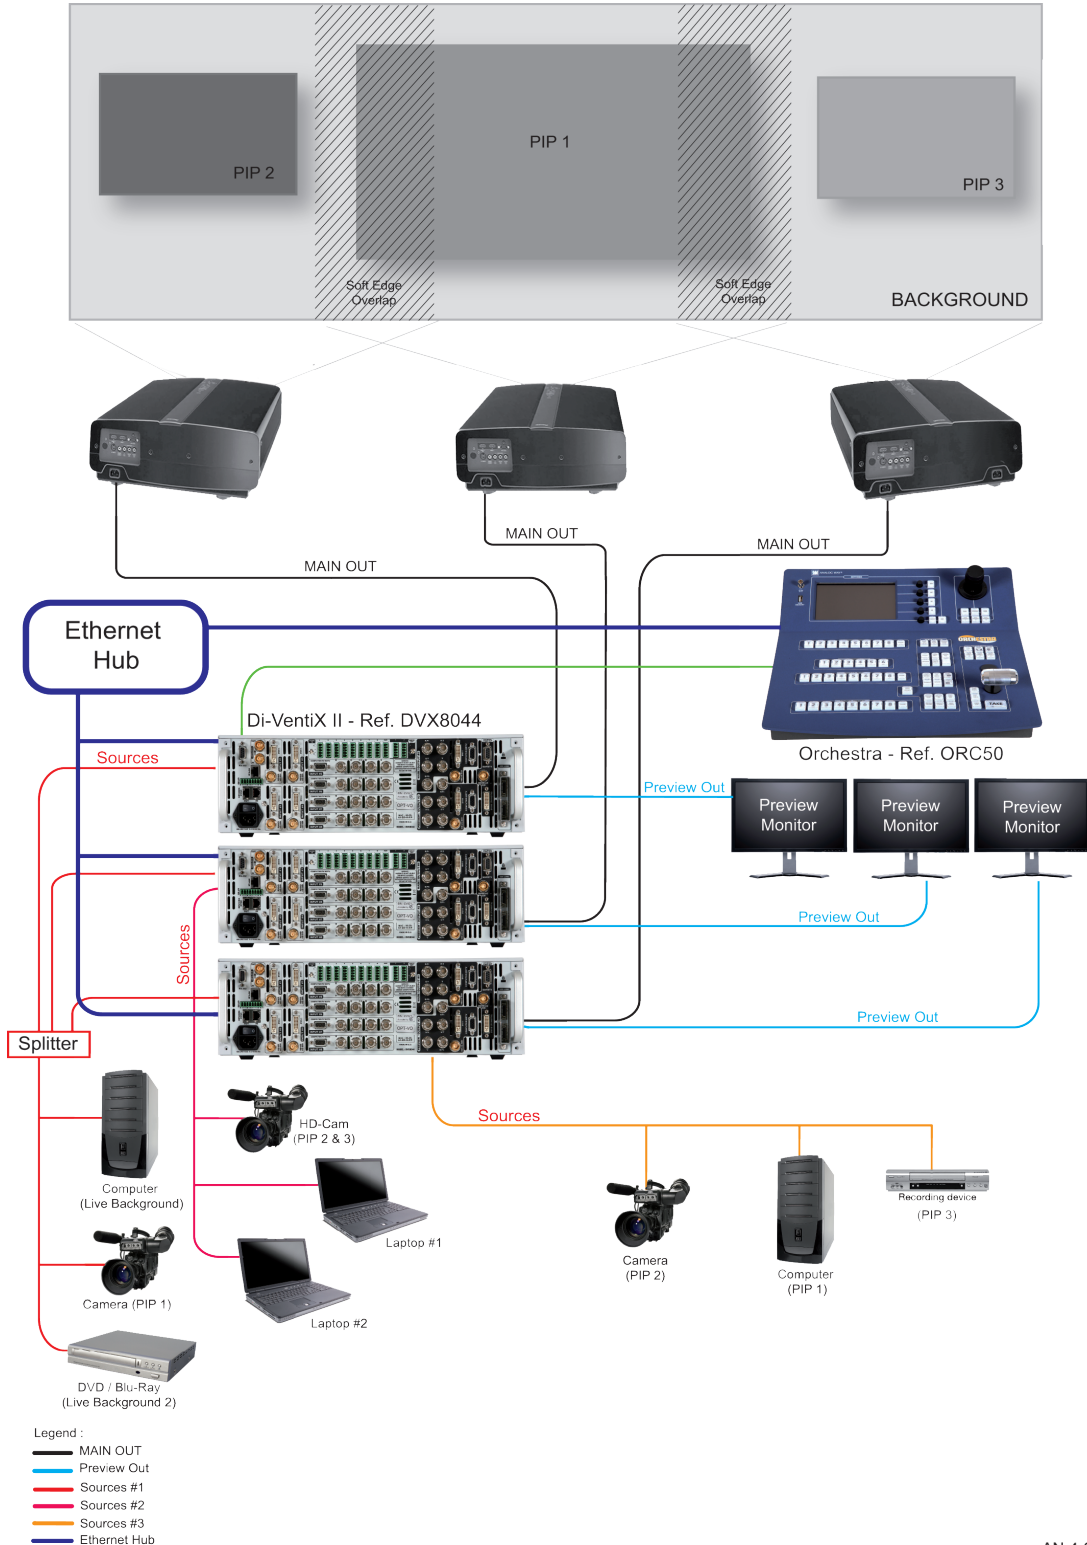

Application Note #4-3

Soft-Edge Presentation using the Orchestra with 3 Di-VentiX II (SEB Mode)

AN-4-3_Controllers-060910-V1