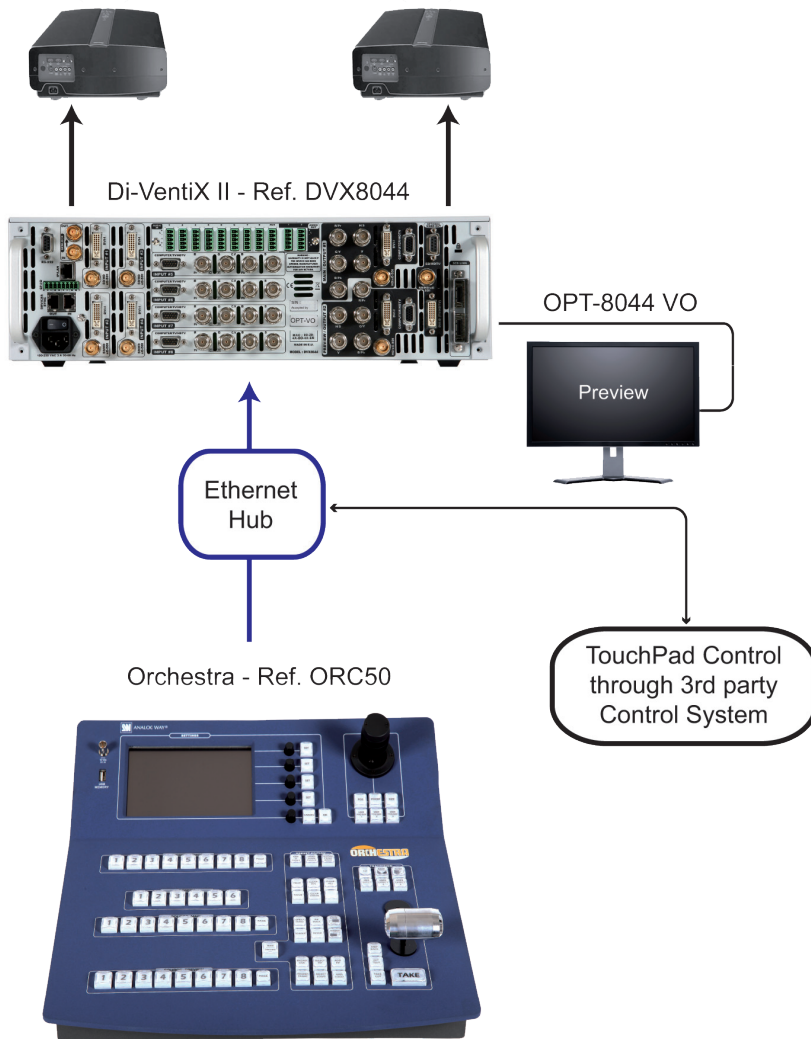

Application Note #4-1

Soft-Edge Presentation using the Orchestra with 1 Di-VentiX II and 3rd party Control System

Simple and Affordable solution.
All presets are prepared on the **Orchestra** and recalled by 3rd party Control System.
Templates can be selected and filled by any source.