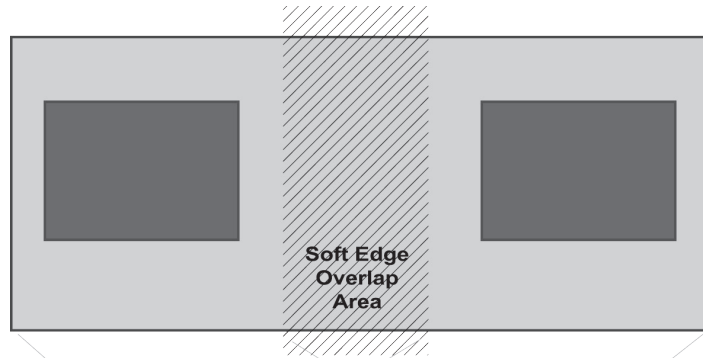

Application Note #4-1

Soft-Edge Presentation using the Orchestra with 1 Di-VentiX II and 3rd party Control System

Simple and Affordable solution.
All presets are prepared on the **Orchestra** and recalled by 3rd party Control System.
Templates can be selected and filled by any source.