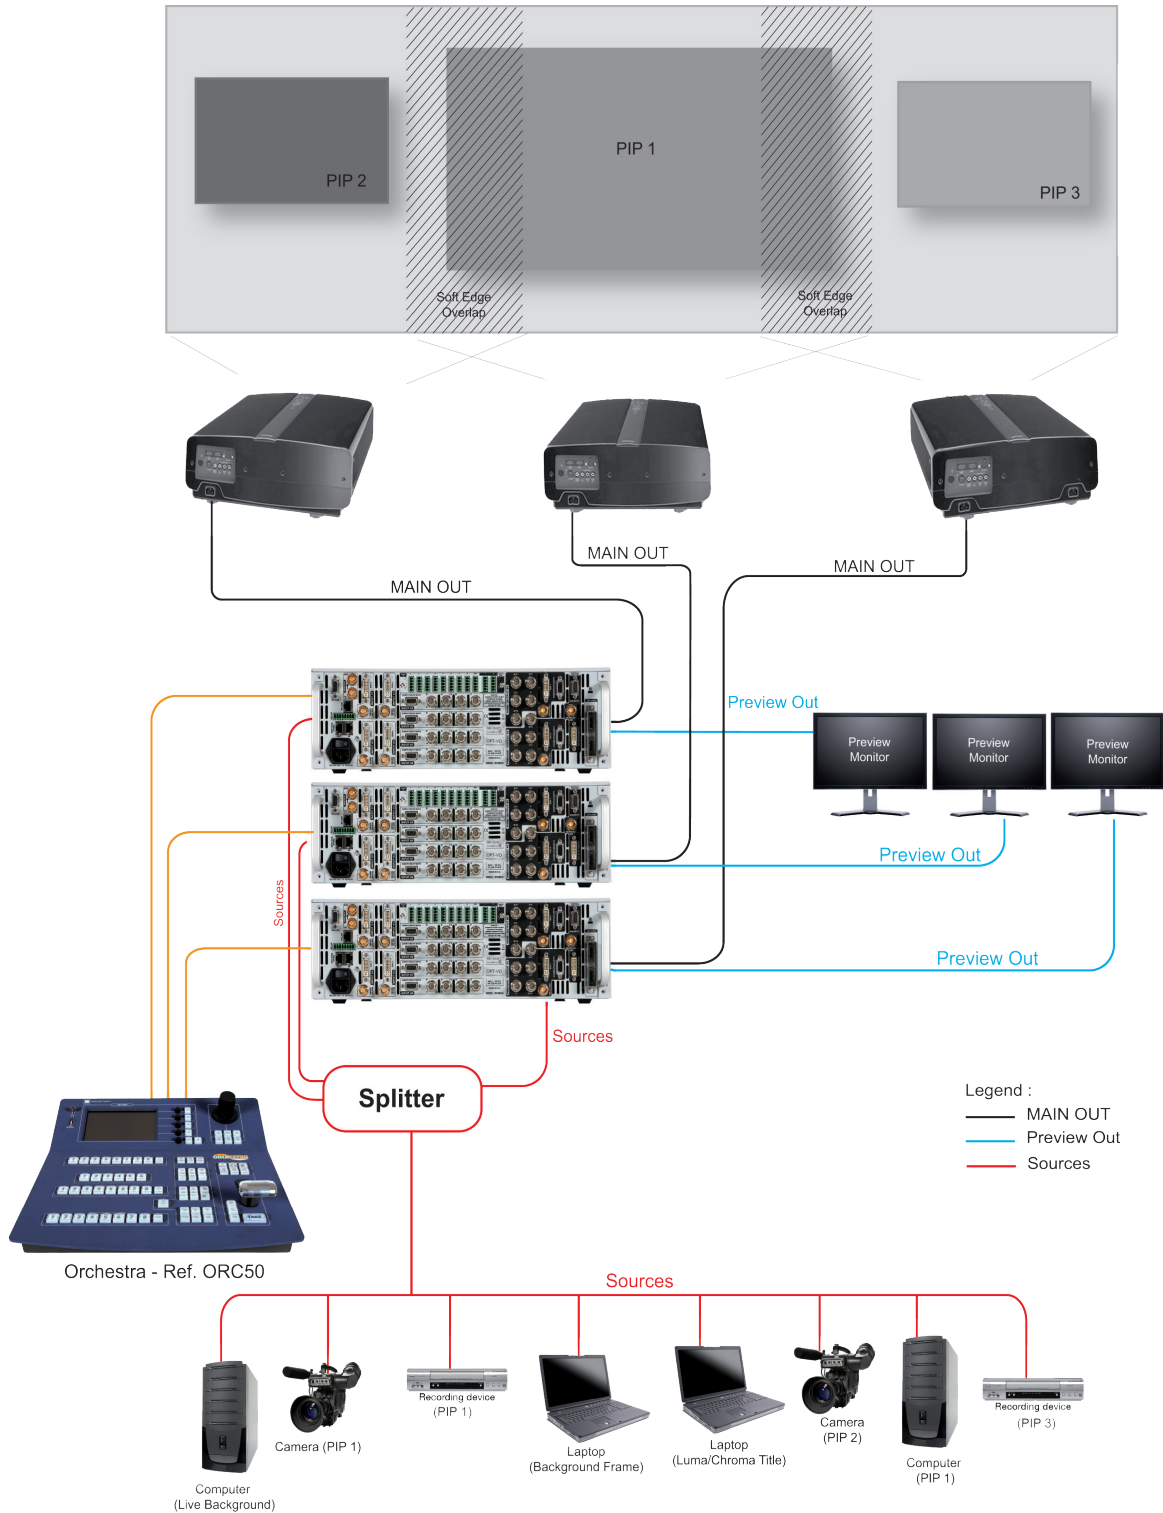

Application Note #1-5

Soft Edge Presentation using Three Di-VentiX II and 1 Orchestra (3 Live PIP Layers - 1 Live Background)

AN-1-5_Hi-Res-060910-V1