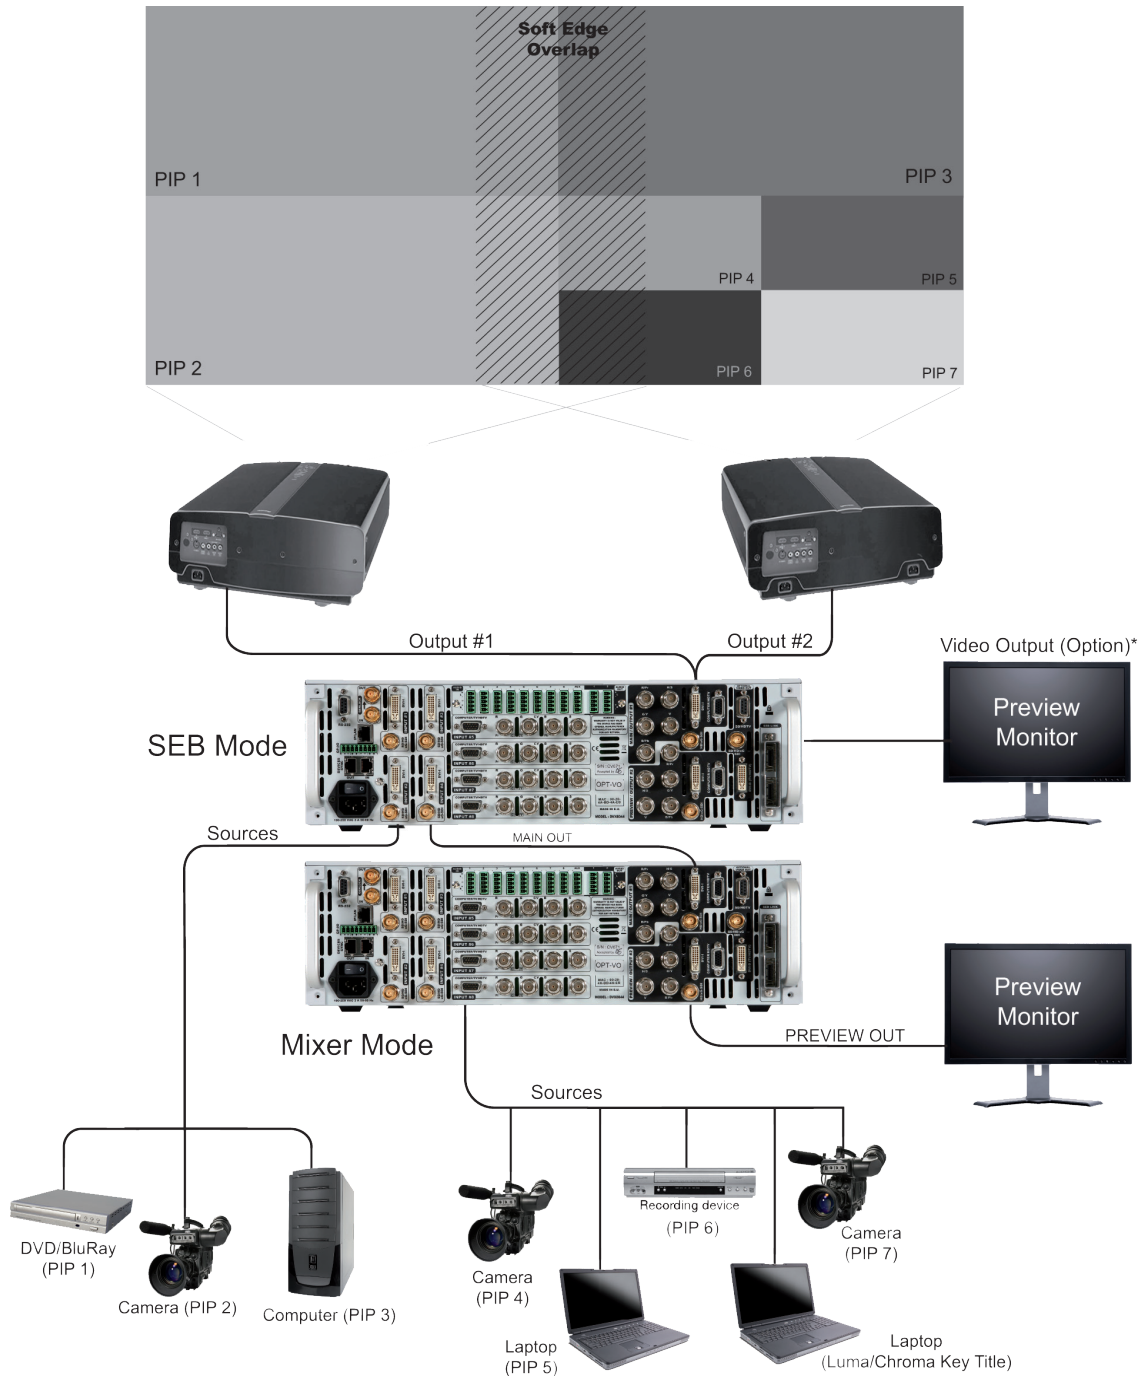

## Application Note #1-4

### Soft Edge Presentation using Two Di-VentiX II 7 Live PIP Layers

\*Video Output card (optional) provides SD or HD TV formats in various signals and connectors from Composite Video to HD SDI. This Output can be used to record the show by outputting the same contents as the main output or to display the Preview image on video monitors. In addition, it can be used as a real preview output in case of Sync Matrix or Embedded Edge Blending Mode.